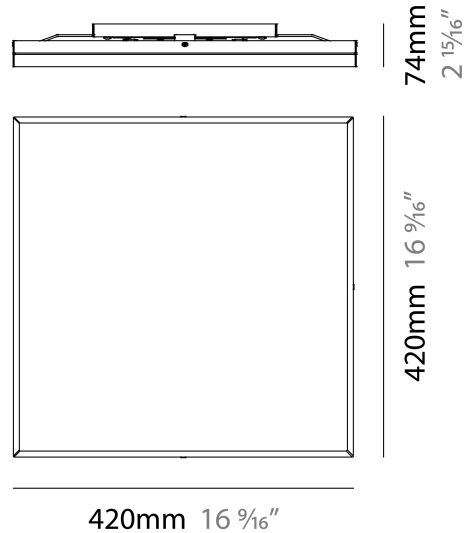

PROJECT	
TYPE	
NOTES	
QUANTITY	
DATE	

LINEA SURFACE

D92038

GENERAL

Series: Linea
Brand: Milan
Division: Design
Mounting Type: Surface
Mounting Location: Ceiling
Subcategory: Flush Mount

PHYSICAL

Shape: Square
Length (mm): 420
Length (in): 16 1/2
Width (mm): 420
Width (in): 16 1/2
Height (mm): 76
Height (in): 3.0
Extension (mm): 76
Extension (in): 3.0
Weight (kg): 4.09
Weight (lbs): 9.02
Diffuser: White Glass
Fixture Material: Glass / Aluminum

ELECTRICAL

Number of Lamps: 1
Lamp Type: LED Retrofit / Halogen
Lamp Shape: T3
Bulb Included: Bulb Not Included
Total Output Wattage (W): 23 / 150
Max. Wattage Per Lamp (W): 23 / 150
Lamp Base: RSC
Dimming: Non-Dimmable
Driver Included: No
Input Voltage (V): 120

LED

OPTICAL

RATINGS AND CERTIFICATIONS

Certified By: CSA Certified to UL and CSA Standards
IP rating: IP20