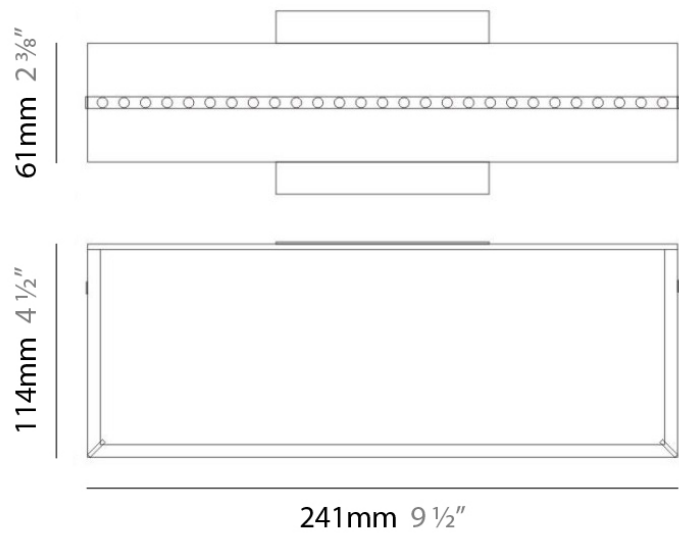

LINEA SURFACE

D93068

GENERAL

Series: Linea _____
Brand: Milan _____
Division: Design _____
Mounting Type: Surface _____
Mounting Location: Wall _____
Subcategory: Ambient _____

PHYSICAL

Shape: Rectangle _____
Length (mm): 241 _____
Length (in): 9 ½ _____
Width (in): 9 ½ _____
Height (mm): 61 _____
Height (in): 2 ⅜ _____
Extension (mm): 114 _____
Extension (in): 4 ½ _____
Light Distribution: Direct / Indirect _____
Weight (kg): 2.27 _____
Weight (lbs): 5 _____
Diffuser: White Glass _____
Fixture Finish: BLK _____
Fixture Material: Glass / Aluminum _____

ELECTRICAL

Number of Lamps: 1 _____
Lamp Type: LED Retrofit / Halogen _____
Lamp Shape: T3 _____
Bulb Included: Bulb Not Included _____
Total Output Wattage (W): 23 / 150 _____
Max. Wattage Per Lamp (W): 23 / 150 _____
Lamp Base: RSC _____
Input Voltage (V): 120 _____

LED

OPTICAL

RATINGS AND CERTIFICATIONS

Certified By: CSA Certified to UL and CSA Standards _____
IP rating: IP20 _____